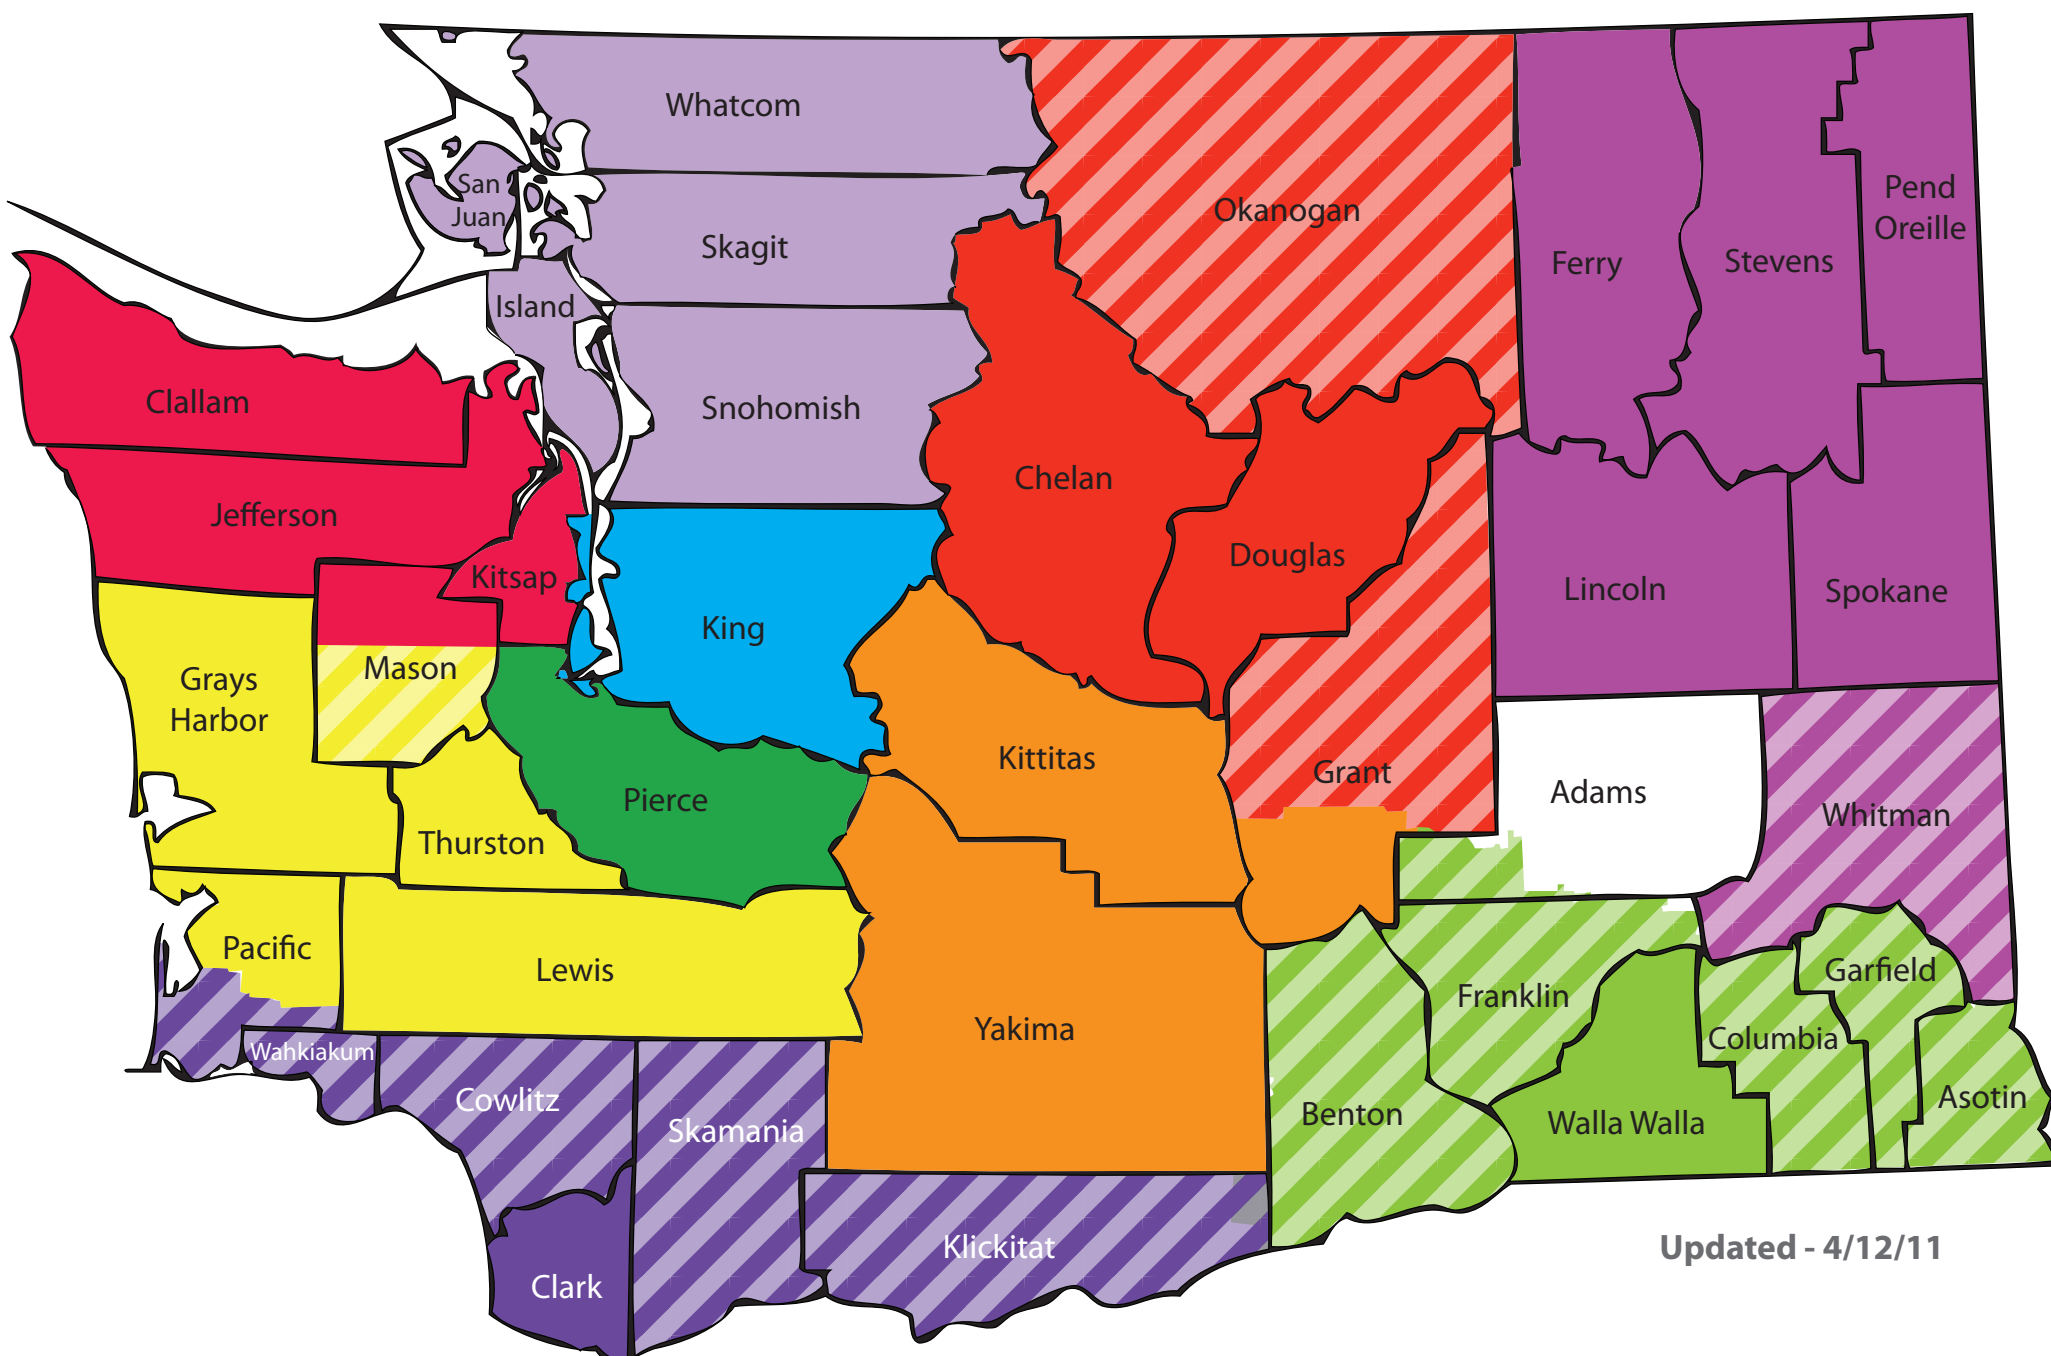

Early Learning Coalitions Supported by Thrive by Five WA

Updated - 4/12/11

- First 5 FUNdamentals of Pierce County**
 United Way of Pierce County
 (Pierce)
 Kelly Phanco

■ The Partnership for Children & Families
 United Way of Chelan and Douglas Counties
 (Chelan, Douglas, northern Grant, Okanogan*)
 Alan Walker
- Inland Northwest Alliance for Early Learning**
 Community-Minded Enterprises
 (Ferry, Lincoln, Pend Oreille, Spokane, Stevens, Whitman*)
 Kathy Thamm

■ SELF (Support for Early Learning and Families)
 SELF
 (Clark, Cowlitz*, Wahkiakum*, southern Pacific*, Skamania*, Klickitat*)
 Debbie Ham
- Investing in Children: Coalition Central**
 ESD 105
 (Kittitas, Yakima, southern Grant)
 Lexi Catlin

■ SOAR
 YWCA
 (King)
 Harla Tumbleson
- Northwest Early Learning Coalition (NWEL)**
 ESD 189
 (Island, San Juan, Skagit, Snohomish, Whatcom)
 Karma Hugo

■ Sound to Harbor Early Learning
 United Way of Thurston County
 (Grays Harbor, northern Pacific, Lewis, Thurston, southern Mason*)
 Margaret Terry
- Olympic-Kitsap Peninsulas Early Learning Coalition**
 Olympic ESD 114
 (Clallam, Jefferson, northern Mason, Kitsap)
 Loraine Olsen, Marlaina Simmons